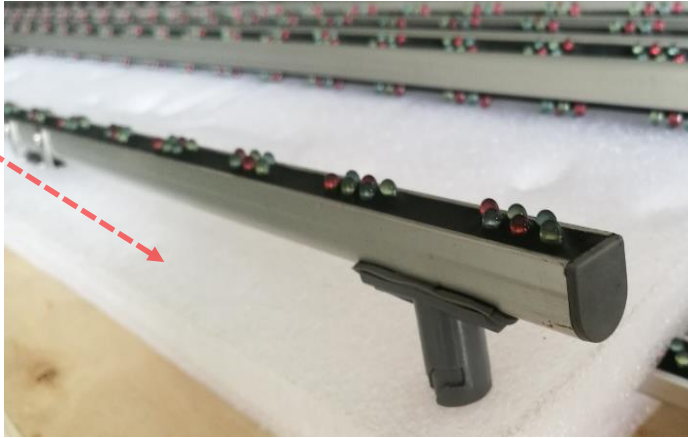

Media facade

Series B: mesh screen.

Main advantages.

- No any cabinet structure. Media façade consists of long aluminum strips that is mounted on special locks on the steel wire rope. The length of the strip can be a maximum of 3400 mm or less
- No need to install a massive supporting structure - enough to fix the steel cables at the top of the media façade.
- Due to the ease of structure and ease of installation – media façade is ideal for installation on the glass surface.

Create customized shapes

Media façade specification.

Front view

Back view

What does the installed media
façade at 42.5 look like

Media façade detailed pictures.

Aluminum strip length up to 3400 mm.

Fixing elements of the aluminum strip.

Media façade connection elements specification.

The loop of the steel wire rope is attached to the top of the facade on the steel beam.

Receiving part

Power and signal cable, 1 piece for 4 strips.

Media façade connection elements

Media façade specification.

**Box with power supplies inside. IP65.
Location of the box: in the most convenient
place, most often it is the top of the media
façade, the middle part or the bottom.**

**Inside the box there are: 1 of
receiving card and 4 power
supply. There is one box with
power supply for 35 long strips.**