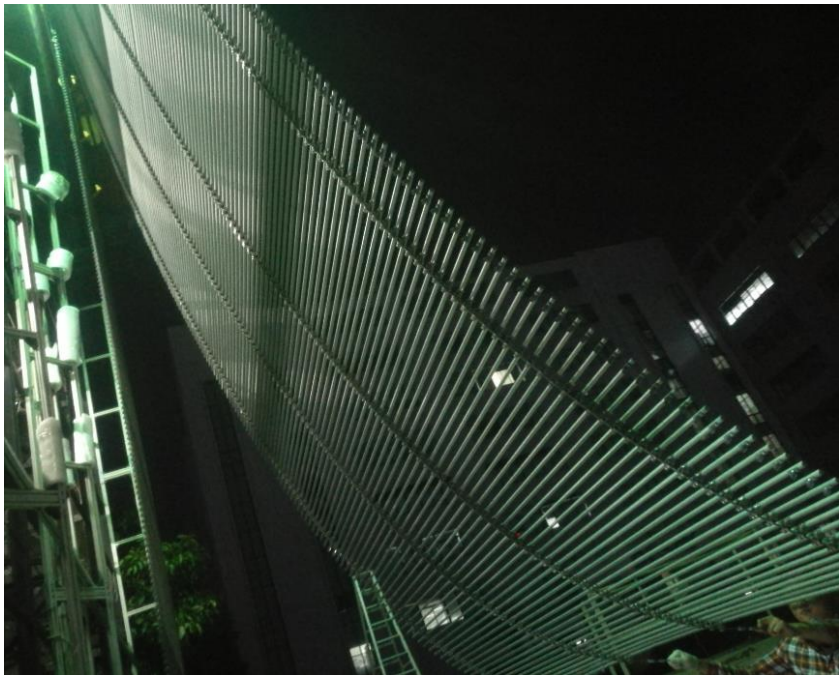

Media facade

Series B: mesh screen.

Main advantages.

- No any cabinet structure. Media façade consists of long aluminum strips that is mounted on special locks on the steel wire rope. The length of the strip can be a maximum of 3400 mm or less
- No need to install a massive supporting structure - enough to fix the steel cables at the top of the media façade.
- Due to the ease of structure and ease of installation – media façade is ideal for installation on the glass surface.

Front
Maintenance

Lightweight

IP66

Ultra Slim

Noise Free

High-efficiency
And Energy-saving

Media façade can be installed on any surface.

Standard installation: horizontal or vertical

Create customized shapes

Media façade specification.

Front view

Back view

What does the installed media
façade at 42.5 look like

Media façade detailed pictures.

Aluminum strip length up to 3400 mm.

Fixing elements of the aluminum strip.

Media façade connection elements specification.

The loop of the steel wire rope is attached to the top of the facade on the steel beam.

Receiving part

Power and signal cable, 1 piece for 4 strips.

Media façade connection elements