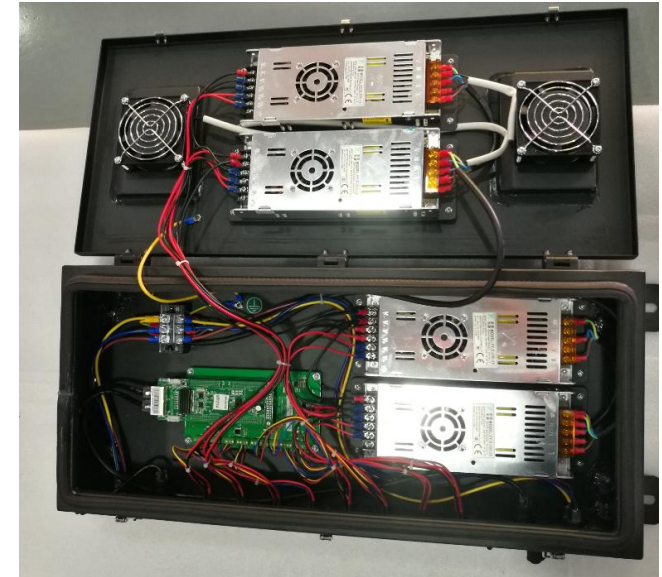

Media facade

Series B: mesh screen.

Main advantages.

- No any cabinet structure. Media façade consists of long aluminum strips that is mounted on special locks on the steel wire rope. The length of the strip can be a maximum of 3400 mm or less
- No need to install a massive supporting structure - enough to fix the steel cables at the top of the media façade.
- Due to the ease of structure and ease of installation – media façade is ideal for installation on the glass surface.

Media façade connection elements specification.

The loop of the steel wire rope is attached to the top of the facade on the steel beam.

Receiving part

Power and signal cable, 1 piece for 4 strips.

Media façade connection elements

Media façade specification.

**Box with power supplies inside. IP65.
Location of the box: in the most convenient
place, most often it is the top of the media
façade, the middle part or the bottom.**

**Inside the box there are: 1 of
receiving card and 4 power
supply. There is one box with
power supply for 35 long strips.**