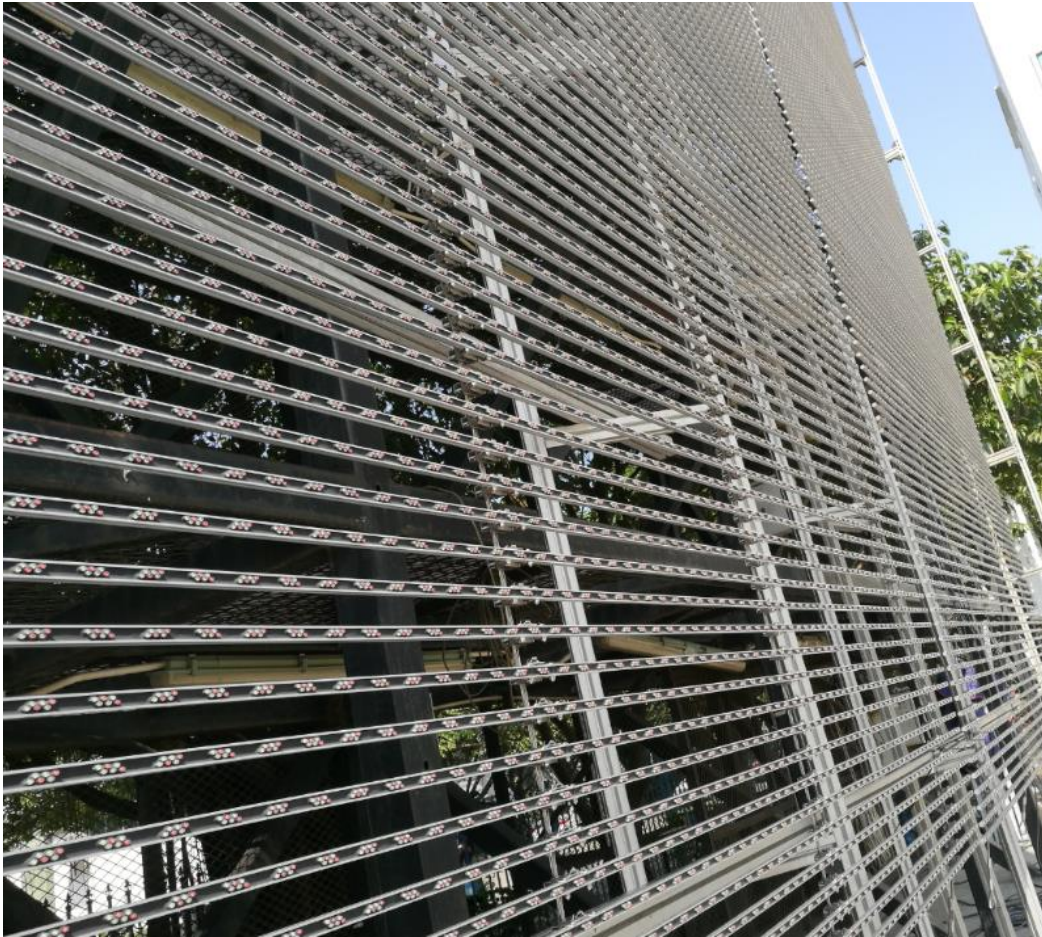

Media facade

Series B: mesh screen.

Main advantages.

- No any cabinet structure. Media façade consists of long aluminum strips that is mounted on special locks on the steel wire rope. The length of the strip can be a maximum of 3400 mm or less
- No need to install a massive supporting structure - enough to fix the steel cables at the top of the media façade.
- Due to the ease of structure and ease of installation – media façade is ideal for installation on the glass surface.

Front
Maintenance

Lightweight

IP66

Ultra Slim

Noise Free

High-efficiency
And Energy-saving

Media façade can be installed on any surface.

Standard installation: horizontal or vertical

Media façade connection elements specification.

The loop of the steel wire rope is attached to the top of the facade on the steel beam.

Receiving part

Power and signal cable, 1 piece for 4 strips.

Media façade connection elements

Media façade specification.

**Box with power supplies inside. IP65.
Location of the box: in the most convenient
place, most often it is the top of the media
façade, the middle part or the bottom.**

**Inside the box there are: 1 of
receiving card and 4 power
supply. There is one box with
power supply for 35 long strips.**